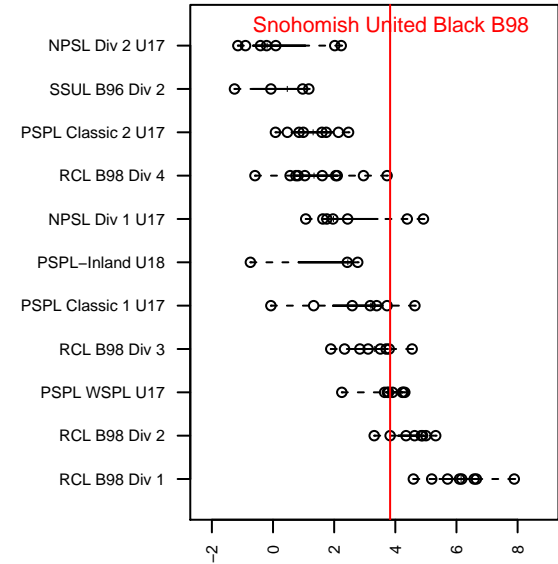

# Snohomish United Black B98

Snohomish Youth SC  
 Snohomish, WA  
 B98 total strength=1633  
 attack=25.21 defense=12.75  
 fall league = RCL B98 Div 2  
 notes= Uderitz 2014

alt names used:  
 SNOHOMISH UNITED SNOHOMISH BU98 BL  
 SNOHOMISH UNITED SNOHOMISH BU98 BL/  
 Wildcard #1  
 SNOHOMISH UNITED BLACK A  
 Snohomish United Black A  
 Snohomish United Black

Venues played:  
 2015 Snohomish United Invit Gold  
 2015 Nike Crossfire Challenge Super Group U'  
 2015 Bigfoot Gold U18  
 2015 RCL B98 Div 2  
 2015 PacNW Winter Classic Premier U17  
 2015 WYS Presidents Cup B98

**Snohomish United Black B98**  
 Dots are actual minus expected GF (blue circles) and GA (red triangles).  
 Blue line is smoothed change in attack strength. Red is smoothed change in defense strength.

**attack and defense variance (black dot)  
relative to other teams  
and top 10 in region**

**attack and defense rating  
relative to others at age  
and all opponents in last 13 months**

**Performance relative to 13 month average**