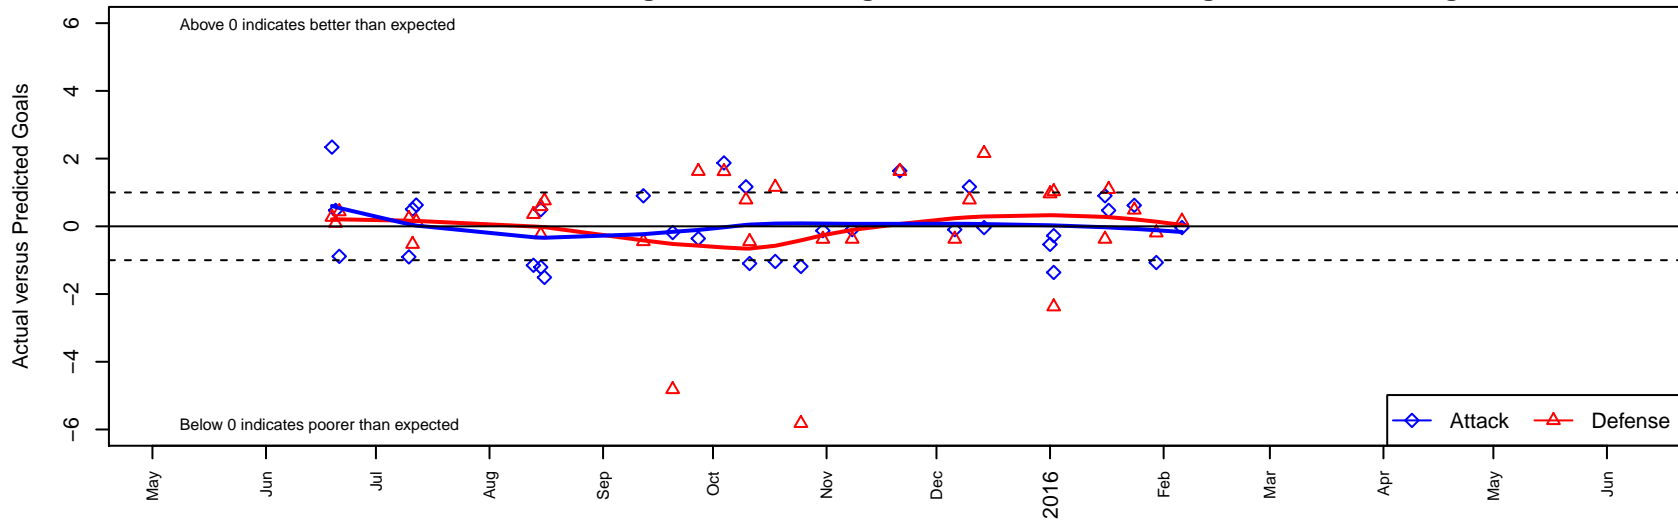

# Snohomish United Black B98

Snohomish Youth SC  
 Snohomish, WA  
 B98 total strength=1633  
 attack=25.21 defense=12.75  
 fall league = RCL B98 Div 2  
 notes= Uderitz 2014

alt names used:  
 SNOHOMISH UNITED SNOHOMISH BU98 BL  
 SNOHOMISH UNITED SNOHOMISH BU98 BL/  
 Wildcard #1  
 SNOHOMISH UNITED BLACK A  
 Snohomish United Black A  
 Snohomish United Black

**Snohomish United Black B98**  
 Dots are actual minus expected GF (blue circles) and GA (red triangles).  
 Blue line is smoothed change in attack strength. Red is smoothed change in defense strength.

**attack and defense variance (black dot)  
relative to other teams  
and top 10 in region**

**attack and defense rating  
relative to others at age  
and all opponents in last 13 months**

**Performance relative to 13 month average**