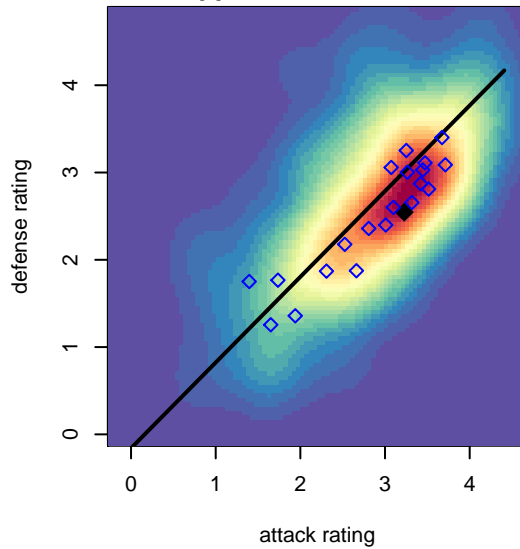

# Snohomish United Black B98

Snohomish Youth SC  
 Snohomish, WA  
 B98 total strength=1633  
 attack=25.21 defense=12.75  
 fall league = RCL B98 Div 2  
 notes= Uderitz 2014

alt names used:  
 SNOHOMISH UNITED SNOHOMISH BU98 BL  
 SNOHOMISH UNITED SNOHOMISH BU98 BL/  
 Wildcard #1  
 SNOHOMISH UNITED BLACK A  
 Snohomish United Black A  
 Snohomish United Black

**Snohomish United Black B98**  
 Dots are actual minus expected GF (blue circles) and GA (red triangles).  
 Blue line is smoothed change in attack strength. Red is smoothed change in defense strength.

**attack and defense variance (black dot)  
relative to other teams  
and top 10 in region**

**attack and defense rating  
relative to others at age  
and all opponents in last 13 months**

**Performance relative to 13 month average**